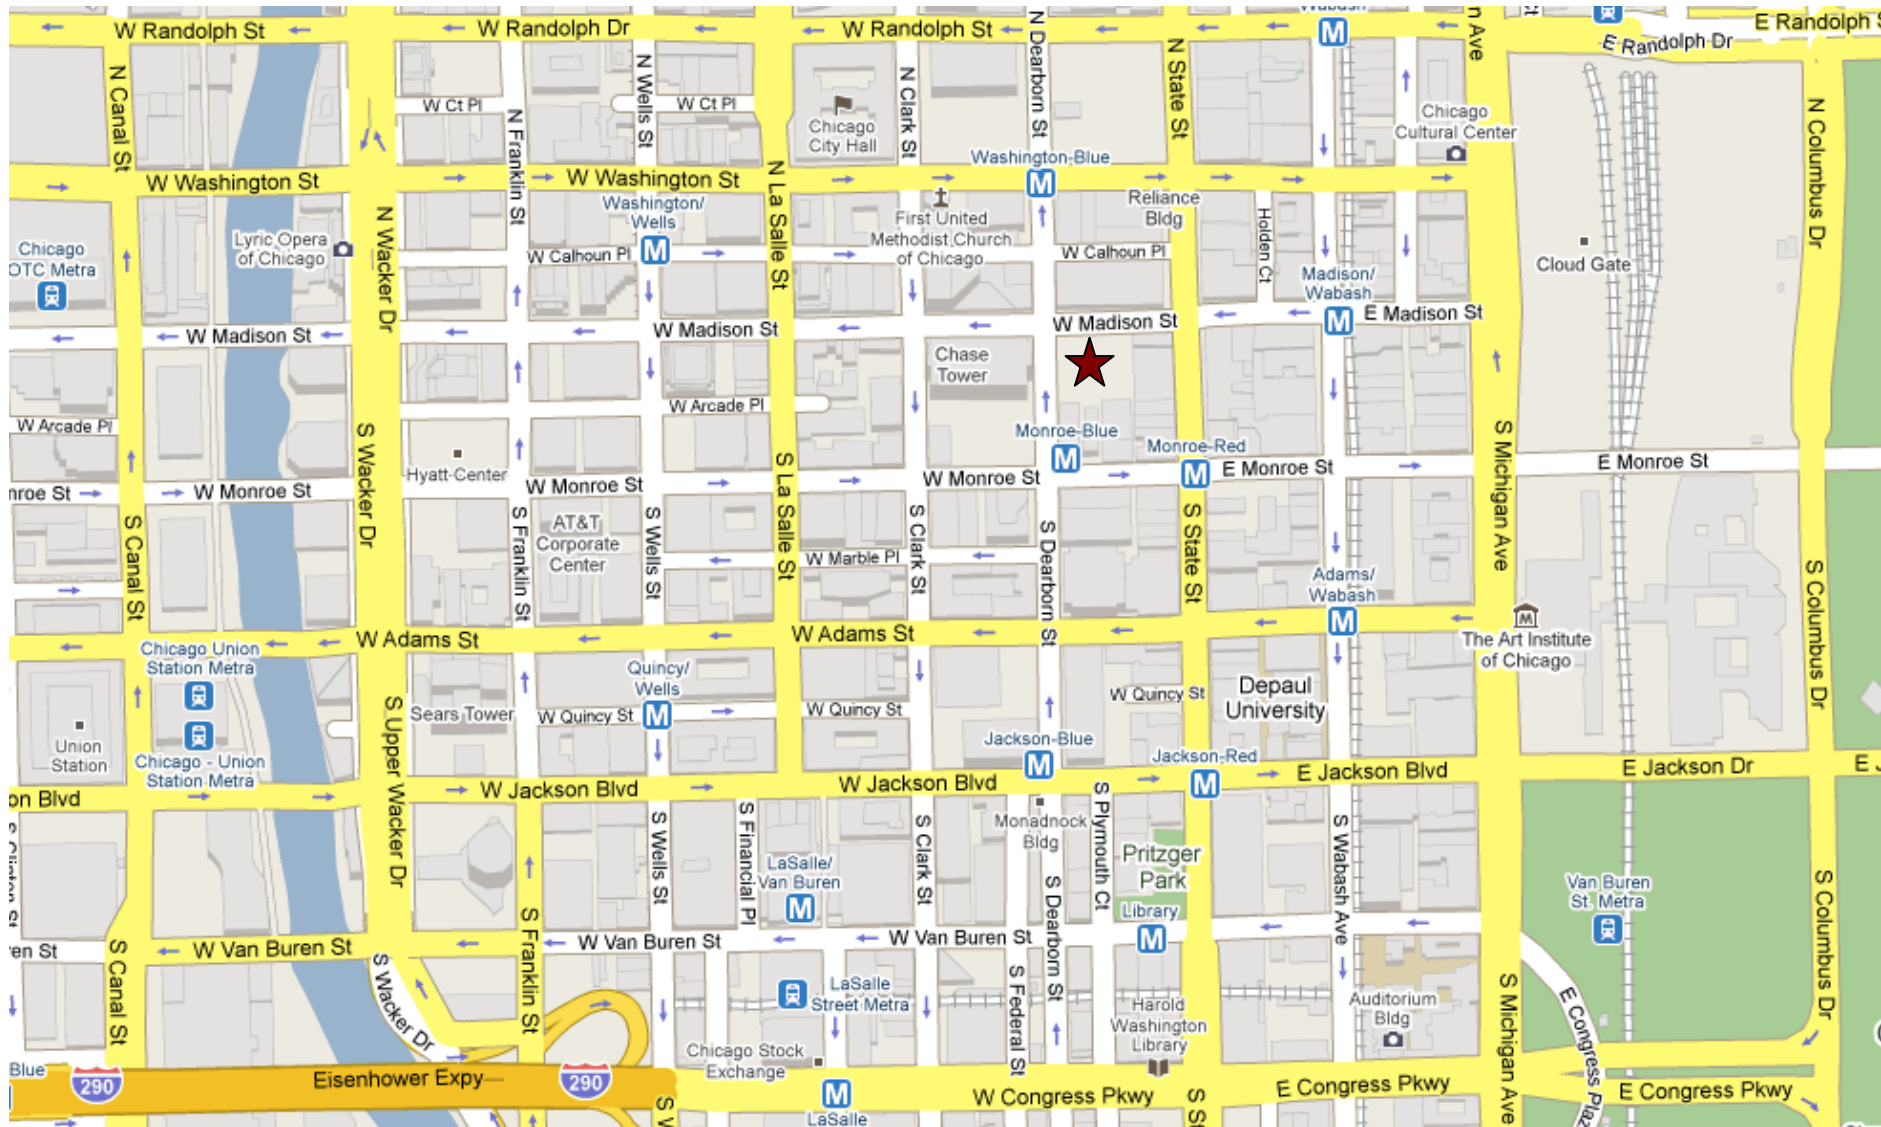

# YSC CHICAGO

One South Dearborn • Suite 2100

Chicago, IL 60603

312.212.4485

*Please bring your photo ID to check into building security.*